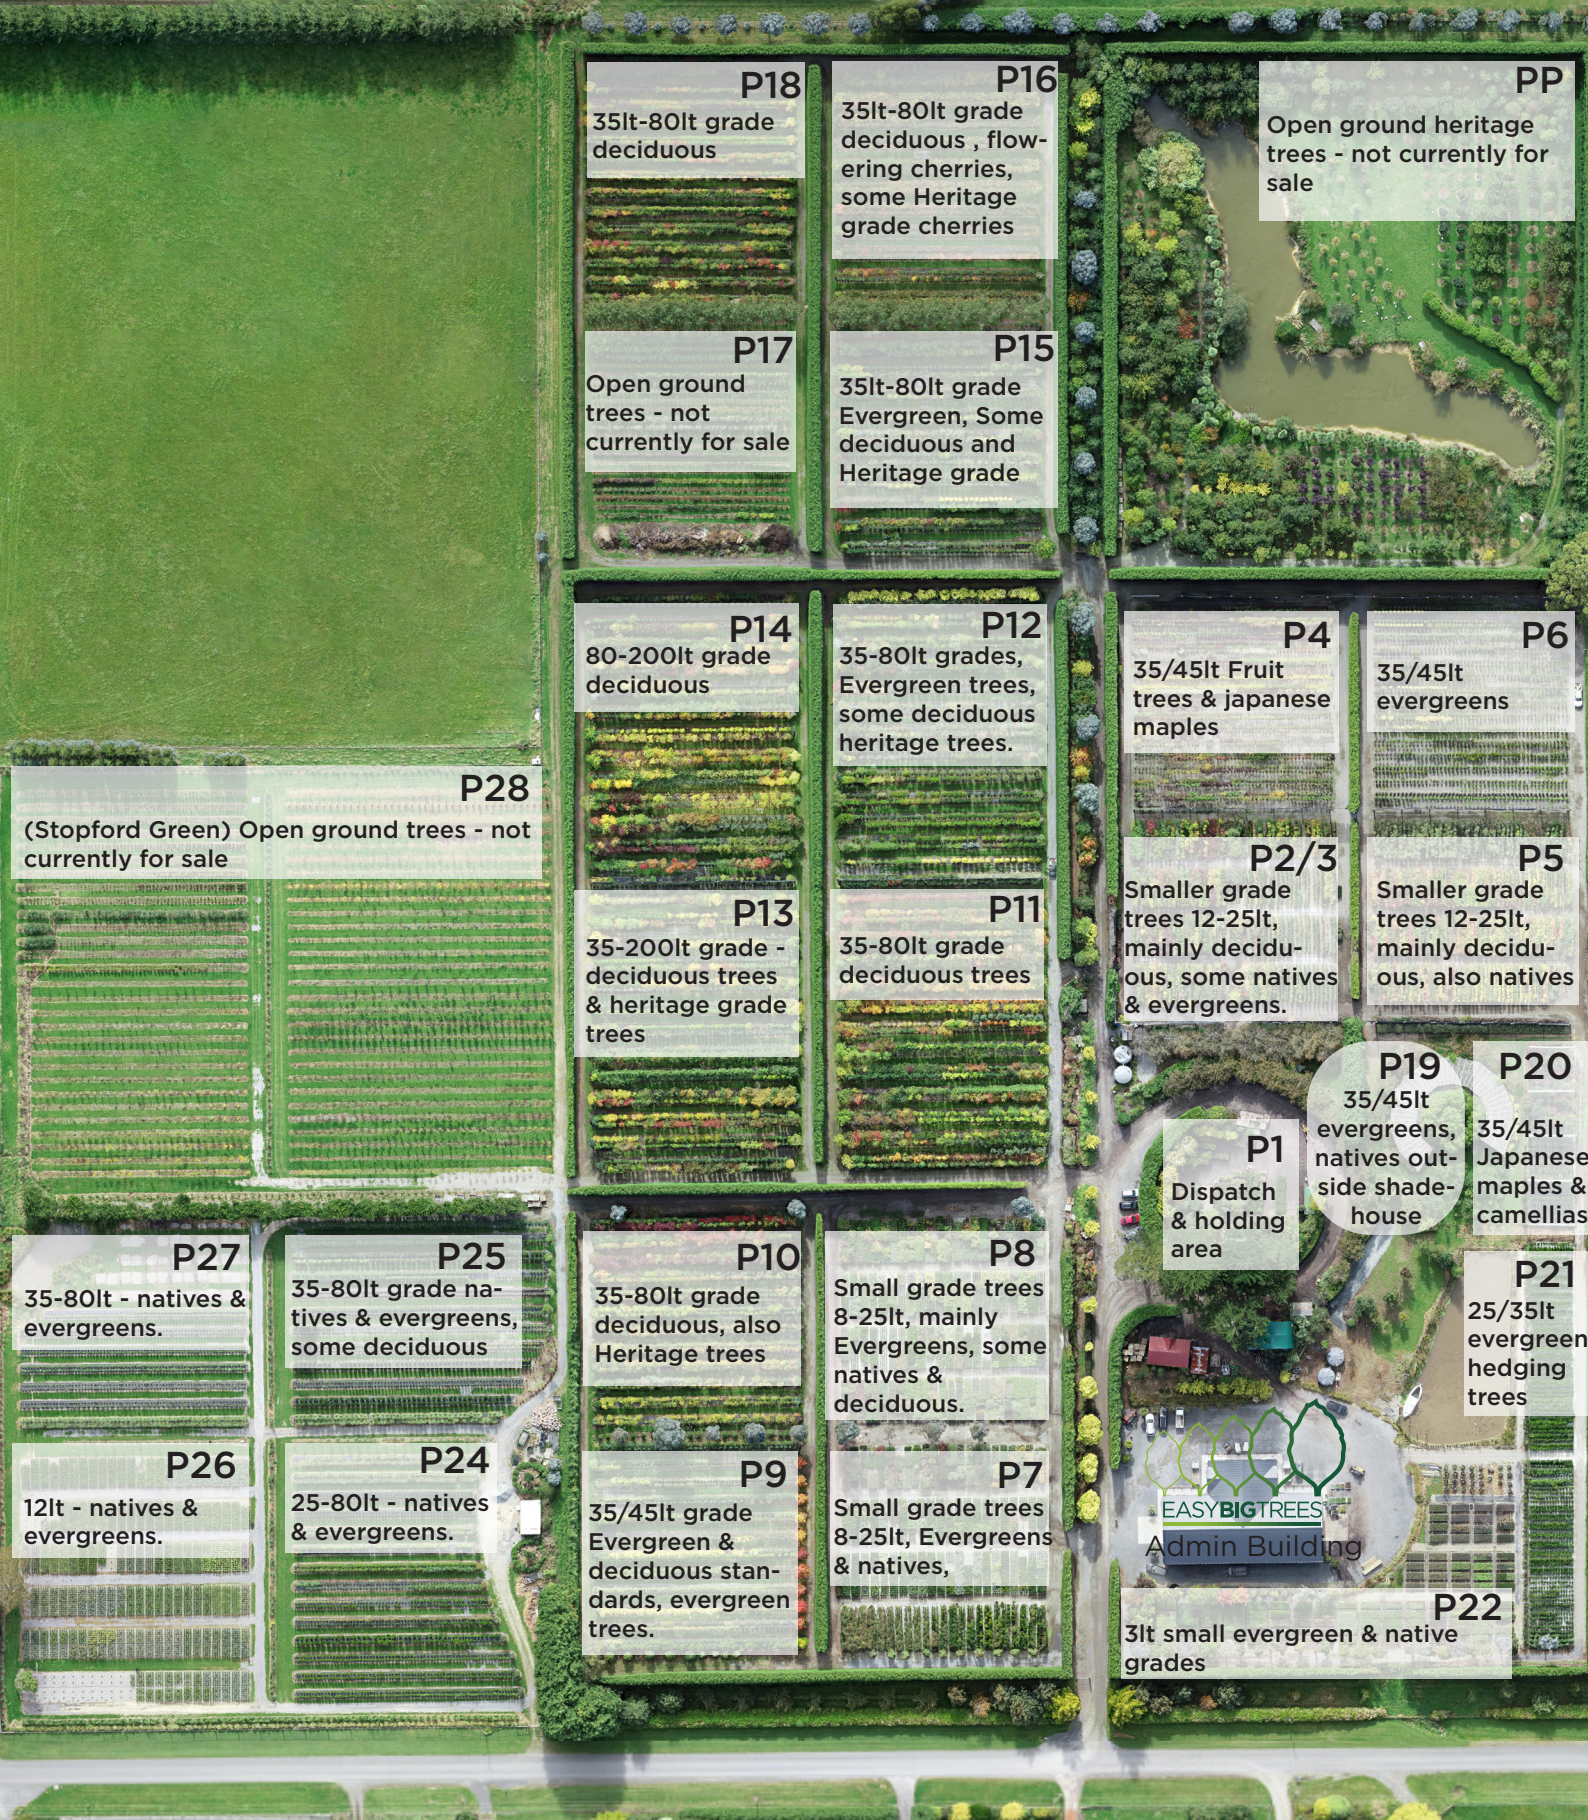

# Site Map for 143 Pomona Road

Phone: 03 215 8899

Website: [www.easybigtrees.co.nz](http://www.easybigtrees.co.nz)

## Please sign in before browsing around nursery

### Nursery Hazards to be Aware of

- Moving machinery and tractors around, please be aware and keep out the way of any oncoming.
- Geese can be aggressive around people, particularly when nesting - winter to spring.
- Large pond in PP is not fenced, keep children under close supervision in this area.
- Toxic spray chemicals stored on site
- Small Duck pond in P23 is not fenced, keep children under close supervision in this area.
- Large trees can fall in high winds.
- Chemical spraying - signs posted when spraying in progress, please keep away.
- All machinery including tractors etc. to be operated by authorised personnel only.
- Sheds and shipping containers are hazardous areas and are out of bounds - unless with a staff member.
- Pond with boat in - near admin building, fenced but keep children under supervision in this area.
- Muddy areas - slippery surfaces
- Please do not climb trees - including large macrocarpa
- Tree house, out of bounds

Please keep to formed tracks

Thank you for your visit!

Phone: 03 215 8899

Website: [www.easybigtrees.co.nz](http://www.easybigtrees.co.nz)